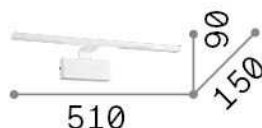

Source info

Integrated source	Integrated LED module
Replaceable source	No
Power	LED 12,5 W
Emission	Direct
Max consumption	max 12,5 W
Features LED	LED SMD
CCT LED	3000 K
Duration LED (t. 25°C)	30000 h
CRI	> 80
SDCM	3
Light beam	110°
Light beam flux	1450 lm
Useful light flux	850 lm
Standby power	< 0.50 W